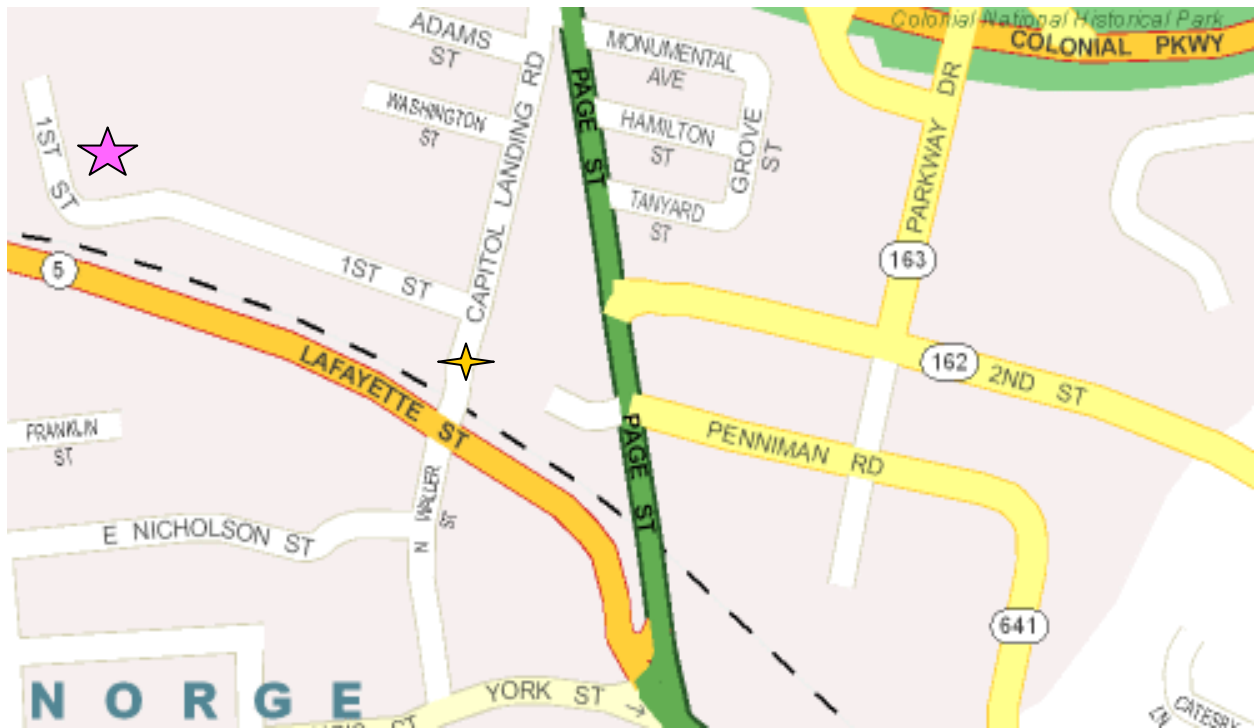

## Directions to the Colonial Church of Christ

Colonial Church of Christ meets at the Burton Heights School Education Center on 1<sup>st</sup> Street, Williamsburg, Virginia.

1<sup>st</sup> Street is located just off Capitol Landing Road between Lafayette Street and Colonial Parkway.

From Capitol Landing Road turn onto 1<sup>st</sup> Street near the flashing warning light at the railroad overpass.

**The Colonial Church of Christ meets in Building 301 at the Burton Heights School Education Center. Normally we meet in Room 117. Occasionally we have to meet on the second floor. There is an elevator available for those who might have difficulty using the stairway.**