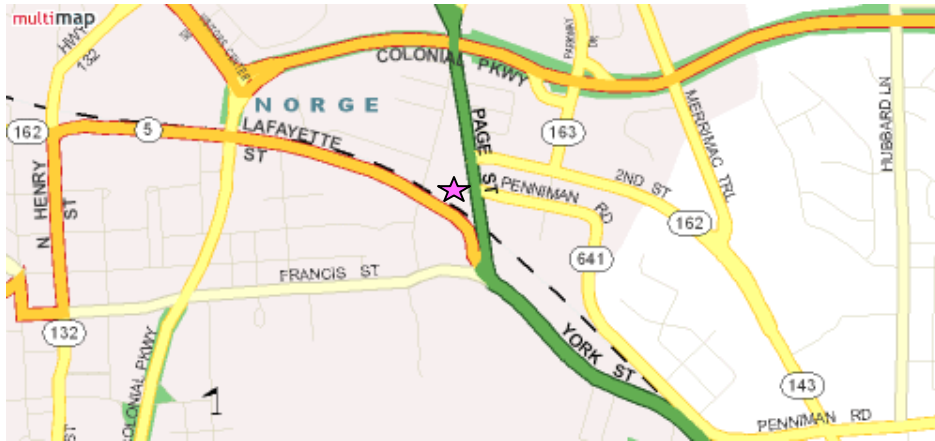

## Directions to the Colonial Church of Christ

Colonial Church of Christ meets at the Burton Heights School Education Center on 1<sup>st</sup> Street, Williamsburg, Virginia.

1<sup>st</sup> Street is located just off Capitol Landing Road between Lafayette Street and Colonial Parkway.

From Capitol Landing Road turn onto 1<sup>st</sup> Street near the flashing warning light at the railroad overpass.

**The Colonial Church of Christ meets in Building 301 at the Burton Heights School Education Center. Normally we meet in Room 117. Occasionally we have to meet on the second floor. There is an elevator available for those who might have difficulty using the stairway.**